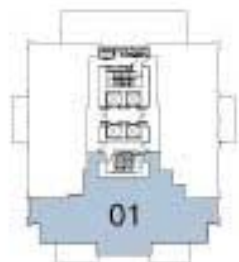

Landmark Levels

Floors 31 and 32:

Landmark Levels

Floor 31 - 32

Three Bedroom plus Den

Suite 2640 sq.ft. Balconies 362 sq.ft. Total 3002 sq.ft (approx.)

3201*

3101

* Balcony size vary

Landmark Levels

Floor 31 - 32

Three Bedroom plus Den

Suite 1999 sq.ft. Balconies 640 sq.ft. Total 2639 sq.ft (approx.)

3202*
3102

* Floor plan & Balcony size vary

Landmark Levels

Floor 31 - 32

Three Bedroom plus Den

Suite 2079 sq.ft. Balconies 640 sq.ft. Total 2719 sq.ft (approx.)

3203^{*}

3103

* Floor plan & Balcony size vary