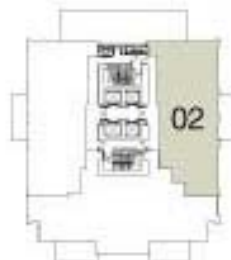

Landmark Levels

Floors 31 and 32:

Landmark Levels

Floor 31 - 32

Three Bedroom plus Den

Suite 2640 sq.ft. Balconies 362 sq.ft. Total 3002 sq.ft (approx.)

3201*

3101

* Balcony size vary

Landmark Levels

Floor 31 - 32

Three Bedroom plus Den

Suite 1999 sq.ft. Balconies 640 sq.ft. Total 2639 sq.ft (approx.)

3202*
3102

* Floor plan & Balcony size vary

Landmark Levels

Floor 31 - 32

Three Bedroom plus Den

Suite 2079 sq.ft. Balconies 640 sq.ft. Total 2719 sq.ft (approx.)

3203^{*}

3103

* Floor plan & Balcony size vary