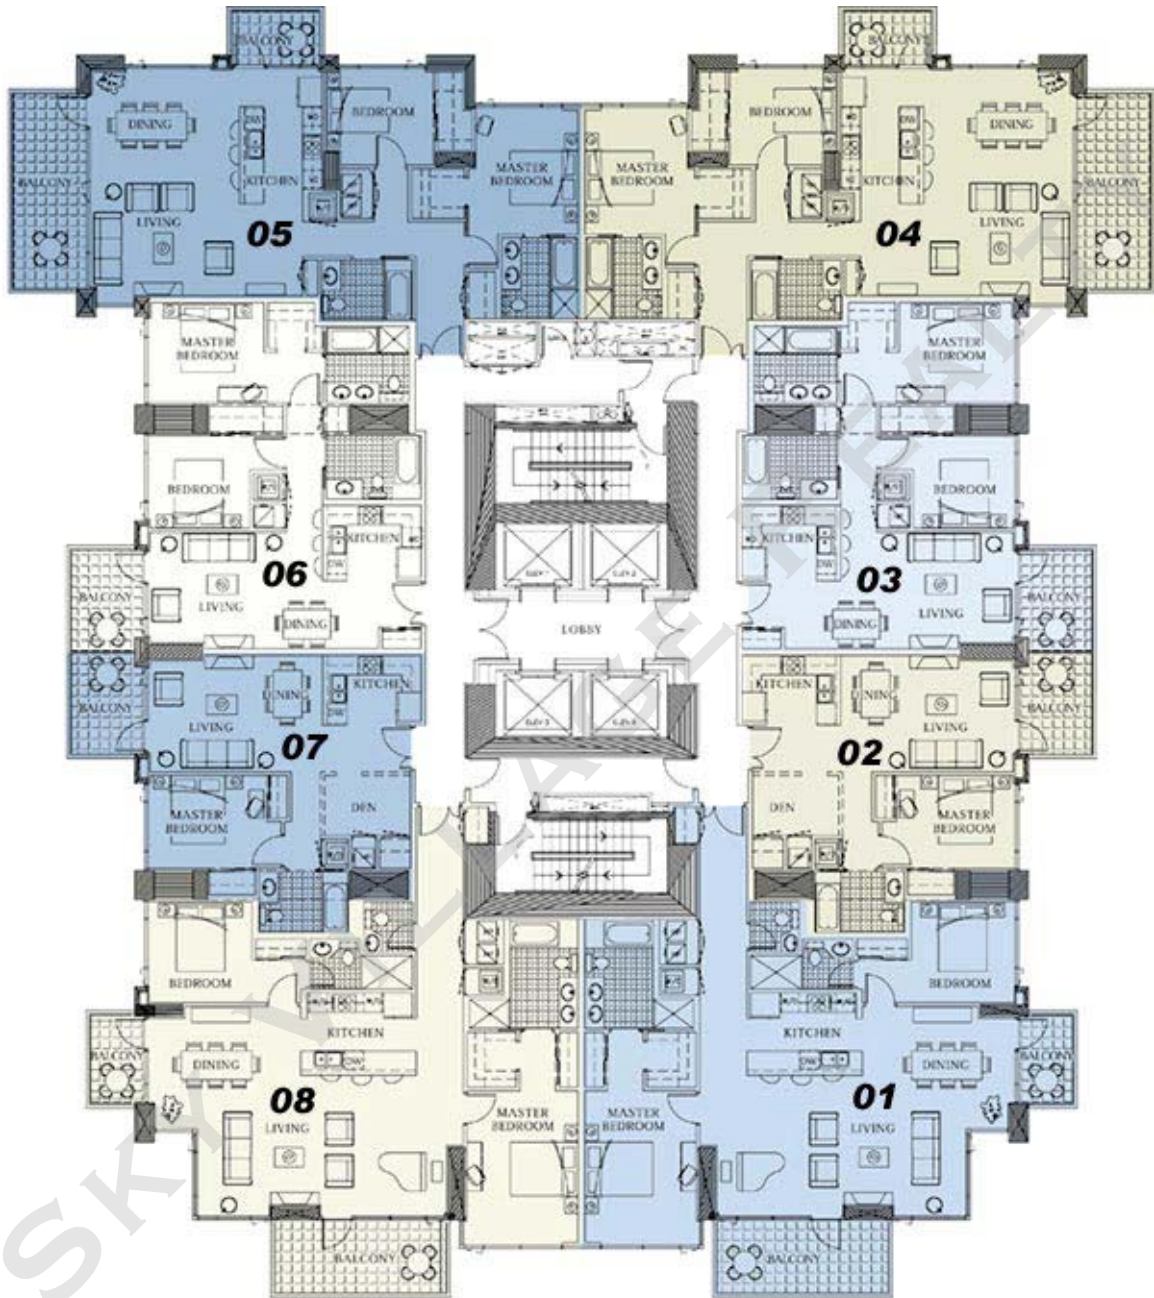

Executive Levels

Floors 3 through 10:

Executive Levels

Floor 3 - 10

Two Bedroom

Suite 1509 sq.ft. Balconies 207 sq.ft. Total 1716 sq.ft (approx.)

South West

1008 608
908 508
808 408
708 308

N

South East

1001 601
901 501
801 401
701 301

The Developer reserves the right to make modifications and changes to such, floorplans, elevations, specifications and prices without notice. Square footage is based on an approximation of each individual unit and is not intended to be a contract. Buyer shall verify the contents of this plan and specifications with the Developer. The Developer is responsible for the construction of the unit based on the specifications. All trademarks, floorplans, and other are used for informational purposes and are not intended to be an actual depiction of building. Buyer or lessee should verify the information with the Developer.

Executive Levels

Floor 3 - 10

One Bedroom plus Den

Suite 737 sq.ft. Balconies 86 sq.ft. Total 823 sq.ft (approx.)

West

1007 607
907 507
807 407
707 307

N

East

1002 602
902 502
802 402
702 302

Executive Levels

Floor 3 - 10 Two Bedroom

Suite 1012 sq.ft. Balconies 86 sq.ft. Total 1098 sq.ft (approx.)

The developer reserves the right to make modifications and changes to sizes, dimensions, elevations, specifications and prices without notice. Square footage as listed are approximations of each individual unit and are measured from the outside of party wall to glass of window without inclusion of enclosed, mechanical, etc. The Purchaser is responsible for verification of the unit layout and square footage. All measurements, floorplans, models and maps are artist's conceptions and are not intended to be an actual depiction of buildings, structures or landscapes. Floorplans vary. Ask Sales Representative for details.