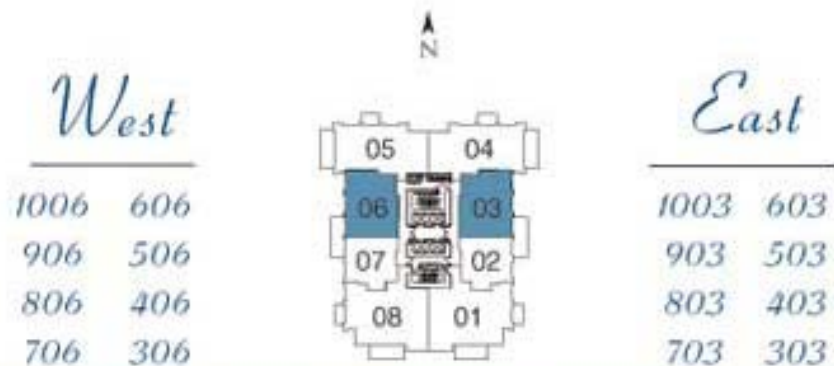

Executive Levels

Floor 3 - 10 Two Bedroom

Suite 1012 sq.ft. Balconies 86 sq.ft. Total 1098 sq.ft (approx.)