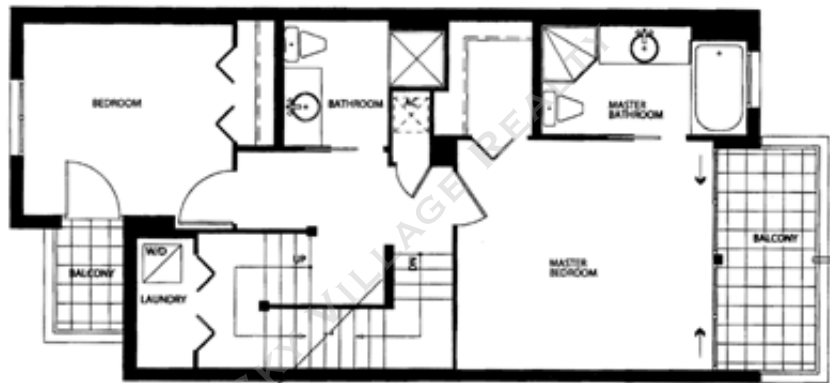

Floor Plan M1
Town Home
1,772 Sq Ft
3 Levels
Roof Deck
Level 1

Level 2

Level 3

Roof Deck