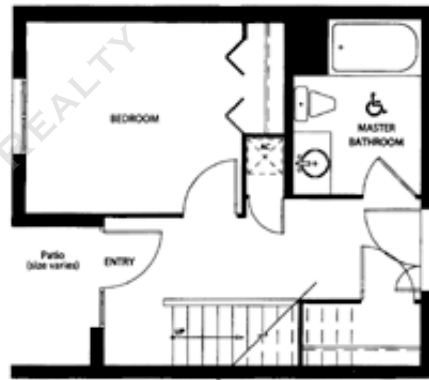

Floor Plan M1
Town Home
1,772 Sq Ft
3 Levels
Roof Deck
Level 1

Level 2

Level 3

Roof Deck