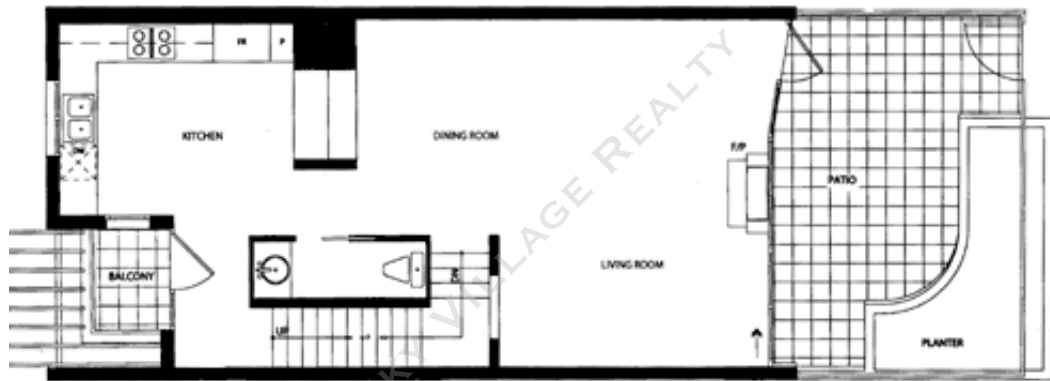

Floor Plan M1
Town Home
1,772 Sq Ft
3 Levels
Roof Deck
Level 1

Level 2

Level 3

Roof Deck